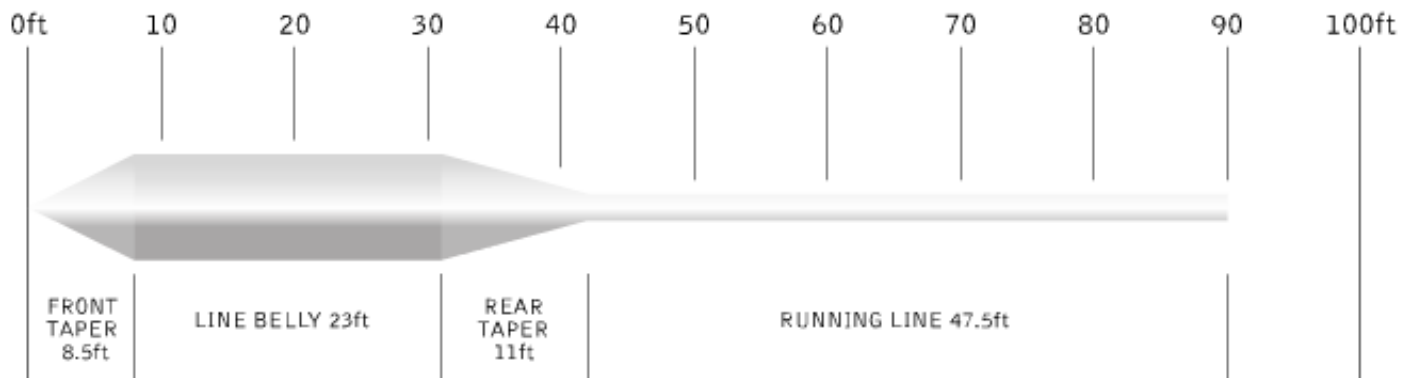

### Snowbee XS Clear Intermediate

WEIGHT FORWARD PROFILE - LINE LENGTH 90ft / 30yds / 27.4m

<b>Density</b> Intermediate	<b>Colour</b> Clear	<b>Sink Speed</b> 1.50-2.50 ips	<b>Range</b> WF5-WF9
--------------------------------	------------------------	------------------------------------	-------------------------