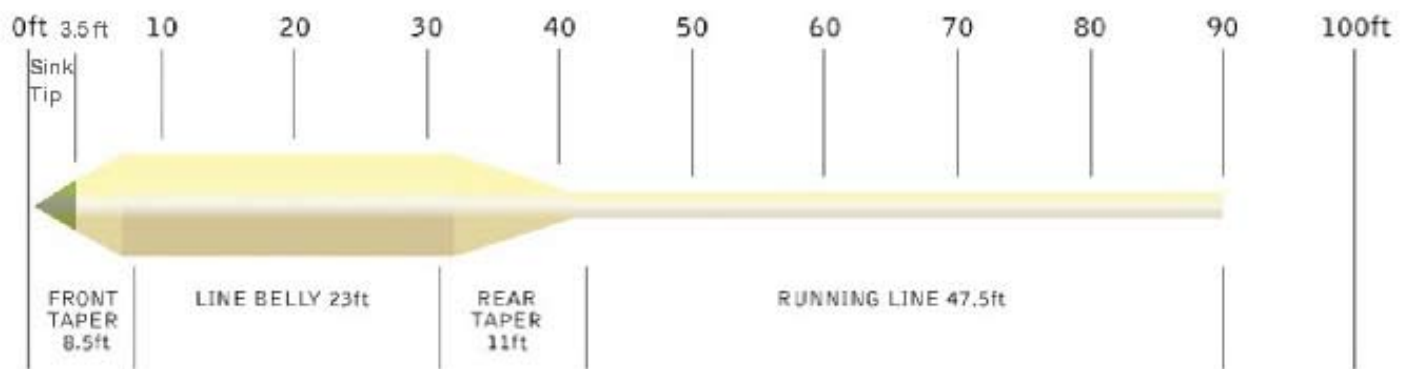

Snowbee XS-Buzzer

WEIGHT FORWARD PROFILE - LINE LENGTH 90ft / 30yds / 27.4m

Density	Colour	Sink Speed	Range
XS-BT 'Buzzer	Ivory/Olive	Tip 1.5-2 ips	WF5BT-WF9BT