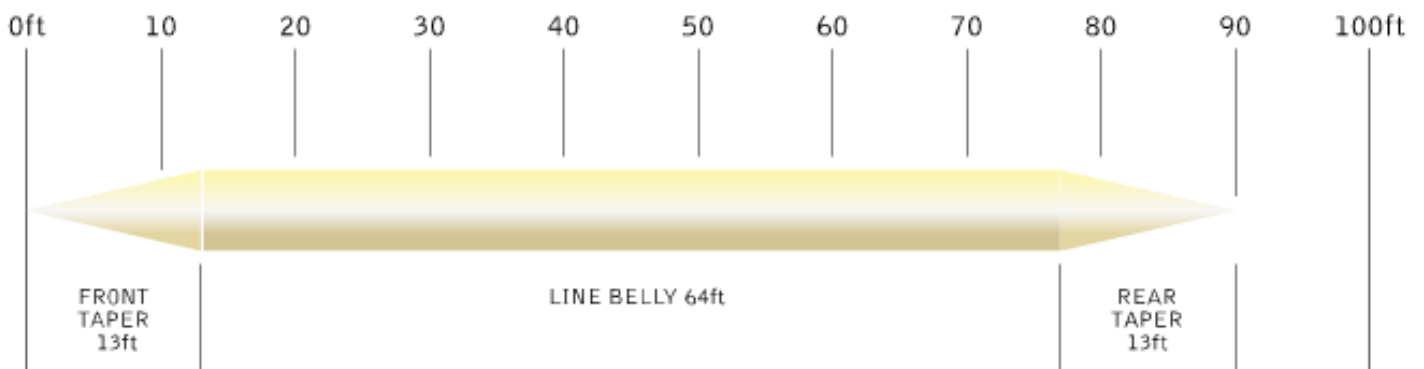

Snowbee XS Floating Double Taper
PROFILE - LINE LENGTH - 90ft / 30yds / 27.4m

Density Double Taper Floating	Colour Ivory	Sink Speed Zero	Range DT3-DT9
---	------------------------	---------------------------	-------------------------