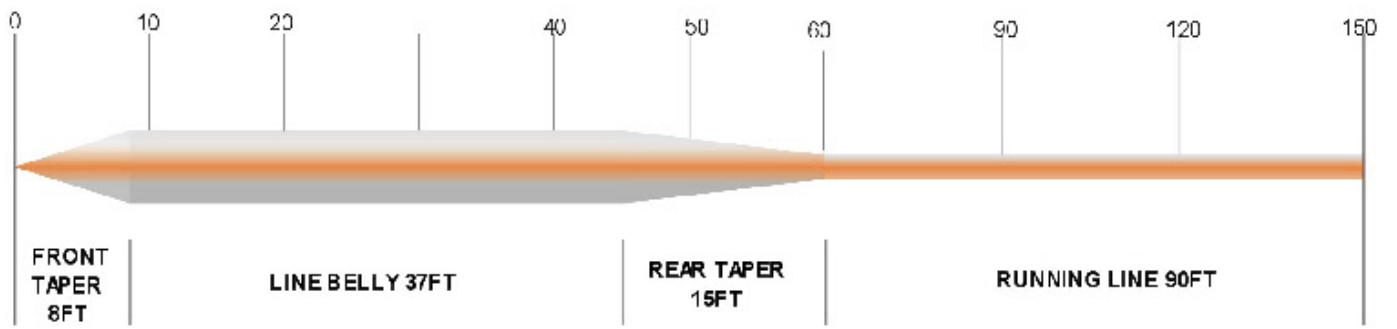

Snowbee XS - Extreme Distance - Floating

<b>Density</b> Floating	<b>Colour</b> Ivory/Hi-Viz Orange	<b>Sink Speed</b> Zero	<b>Range</b> WF6F-WF9F
----------------------------	--------------------------------------	---------------------------	---------------------------