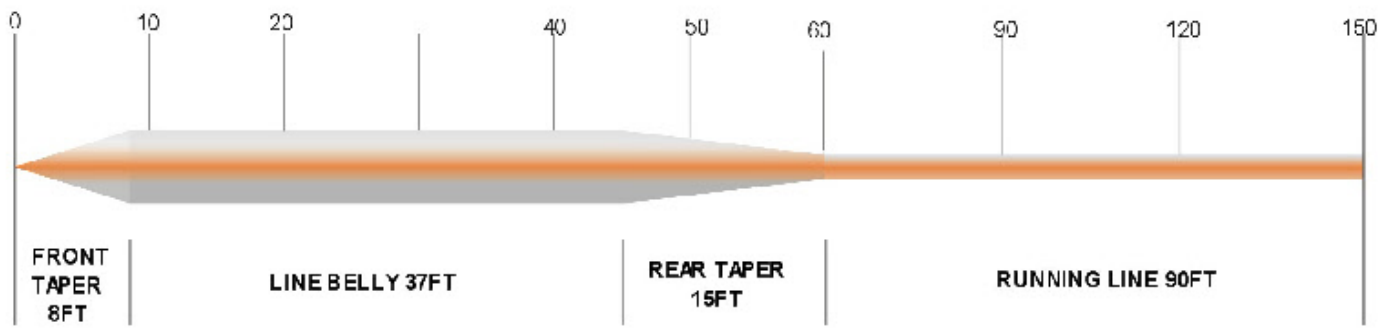

Snowbee XS - Extreme Distance - Floating

Density Floating	Colour Ivory/Hi-Viz Orange	Sink Speed Zero	Range WF6F-WF9F
----------------------------	--------------------------------------	---------------------------	---------------------------