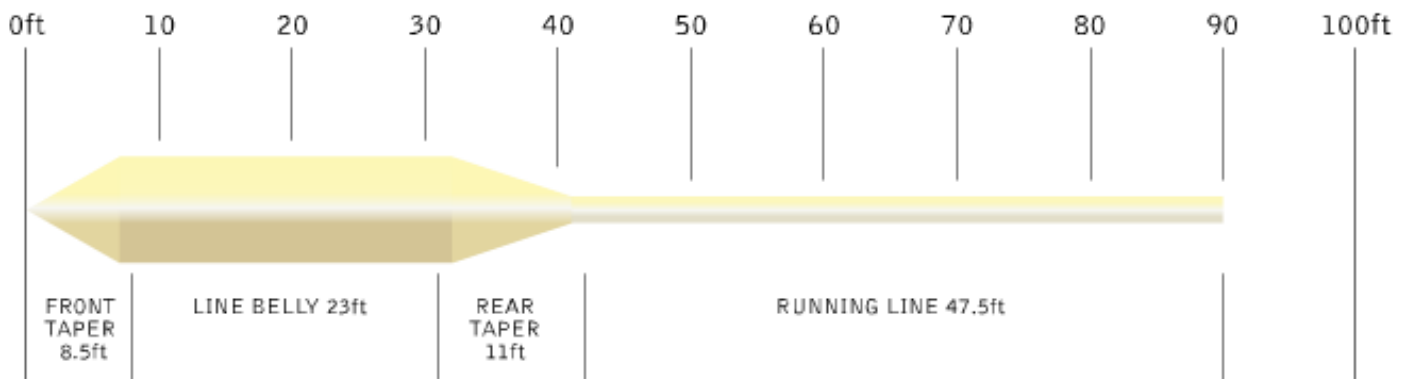

Snowbee XS - Floating

WEIGHT FORWARD PROFILE - LINE LENGTH 90ft / 30yds / 27.4m

Density Floating	Colour Ivory	Sink Speed Zero	Range WF3-WF9
----------------------------	------------------------	---------------------------	-------------------------