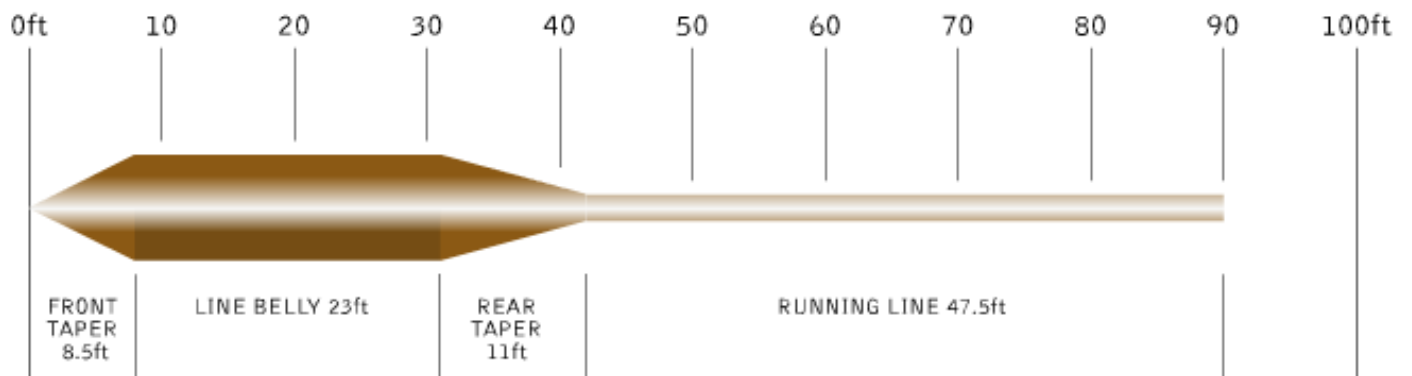

Snowbee XS Neutral Density

WEIGHT FORWARD PROFILE - LINE LENGTH 90ft / 30yds / 27.4m

Density	Colour	Sink Speed	Range
Neutral Density	Mustard	1.14-1.86 ips	WF5-WF9