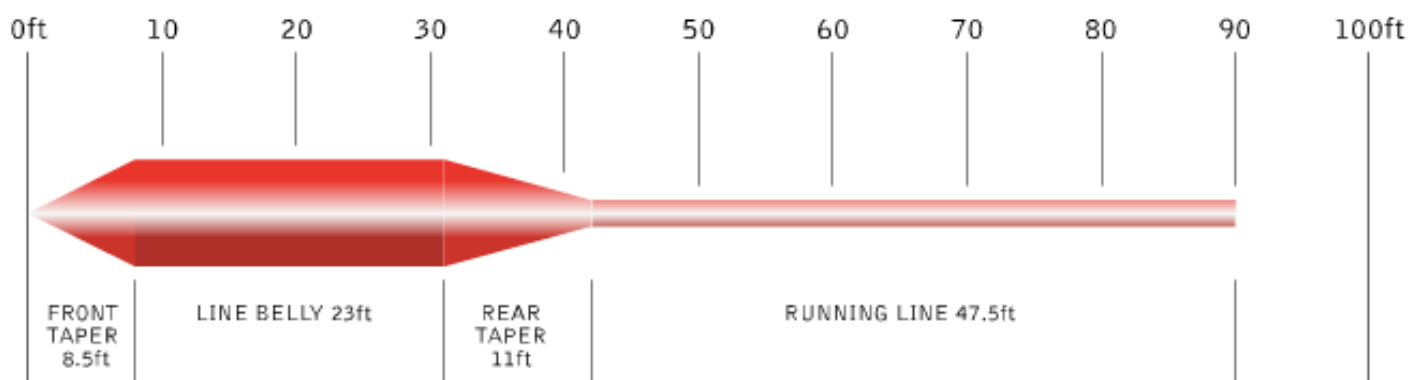

Snowbee XS - Floating Hi-Viz

WEIGHT FORWARD PROFILE - LINE LENGTH 90ft / 30yds / 27.4m

Density Floating	Colour Hi-Viz Orange	Sink Speed Zero	Range WF5-WF9
----------------------------	--------------------------------	---------------------------	-------------------------