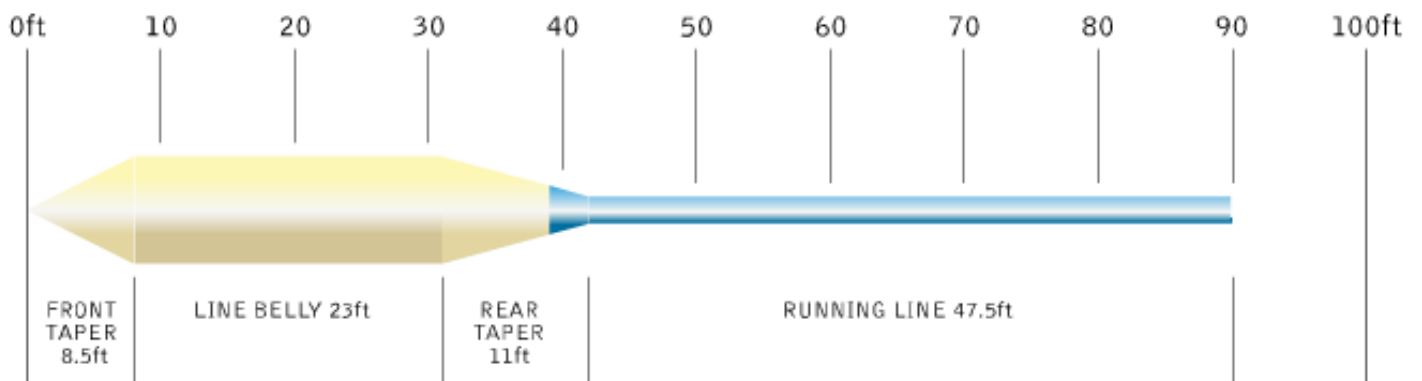

NEW Snowbee XS - Floating (Sink Tip as shown below)
WEIGHT FORWARD PROFILE - LINE LENGTH 90ft / 30yds / 27.4m

Density Floating	Colour Ivory/Blue Line	Sink Speed Zero	Range WF3-WF9
----------------------------	----------------------------------	---------------------------	-------------------------