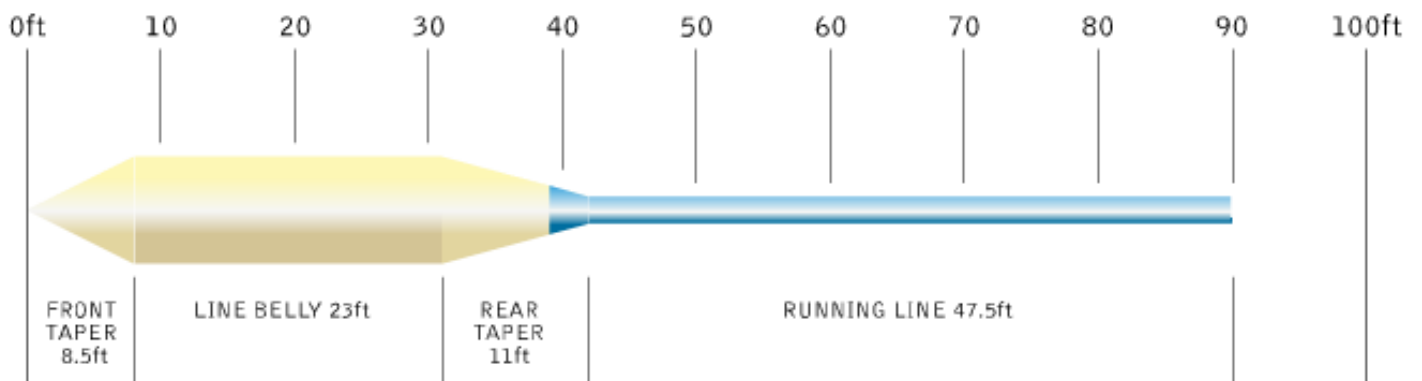

NEW Snowbee XS - Floating (Sink Tip as shown below)
 WEIGHT FORWARD PROFILE - LINE LENGTH 90ft / 30yds / 27.4m

Density	Colour	Sink Speed	Range
Floating	Ivory/Blue Line	Zero	WF3-WF9