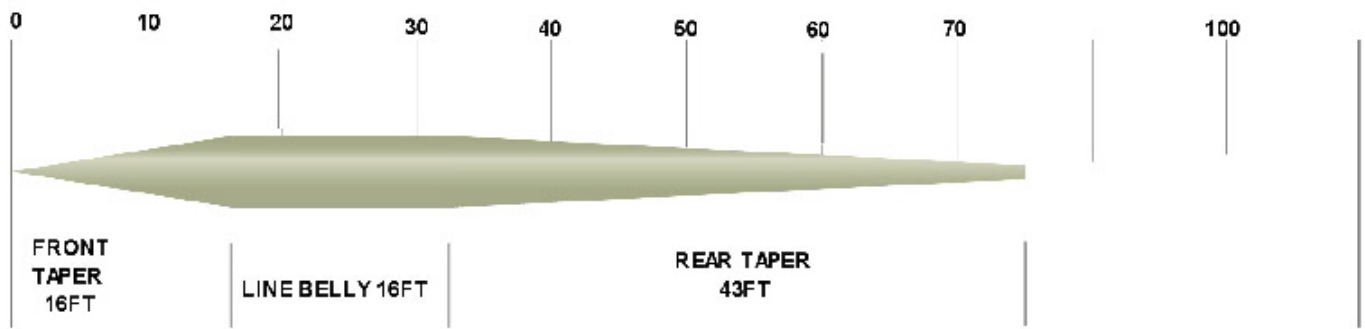

Snow bee XS - Delicate Presentation - Floating

Density Floating	Colour Pale Olive	Sink Speed Zero	Range WF2F-WF7F
----------------------------	-----------------------------	---------------------------	---------------------------