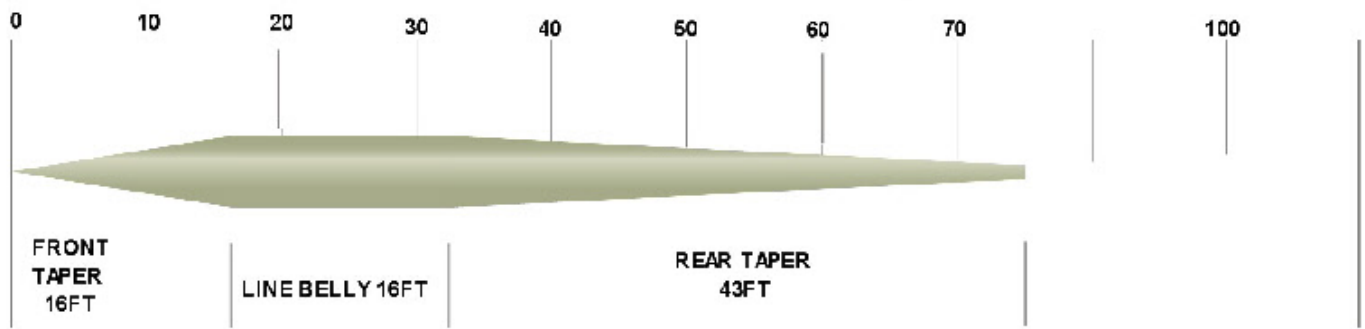

Snow bee XS - Delicate Presentation - Floating

<b>Density</b> Floating	<b>Colour</b> Pale Olive	<b>Sink Speed</b> Zero	<b>Range</b> WF2F-WF7F
----------------------------	-----------------------------	---------------------------	---------------------------