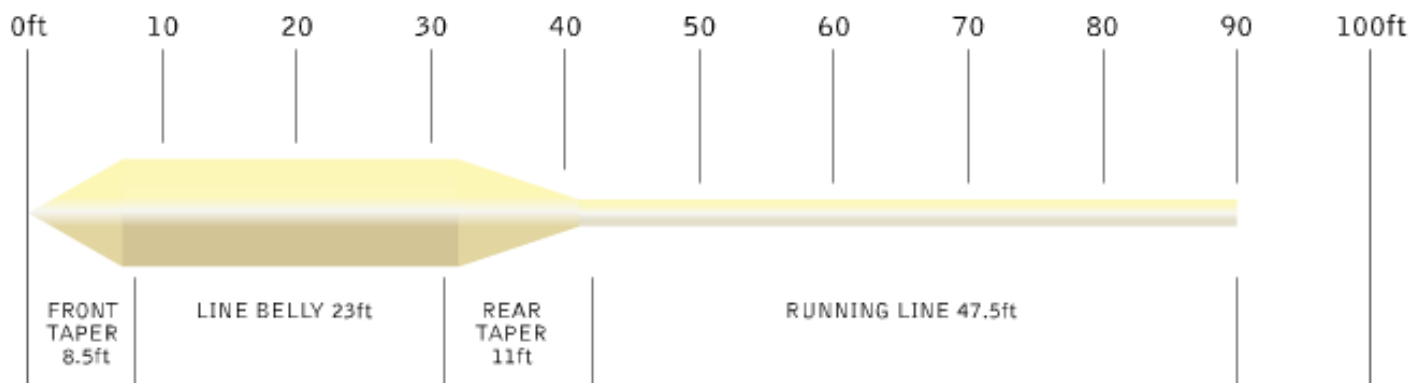

Snowbee XS - Bonefish

WEIGHT FORWARD PROFILE - LINE LENGTH 90ft / 30yds / 27.4m

Density Bonefish	Colour Glacier White	Sink Speed Zero	Range WF7-WF8
----------------------------	--------------------------------	---------------------------	-------------------------