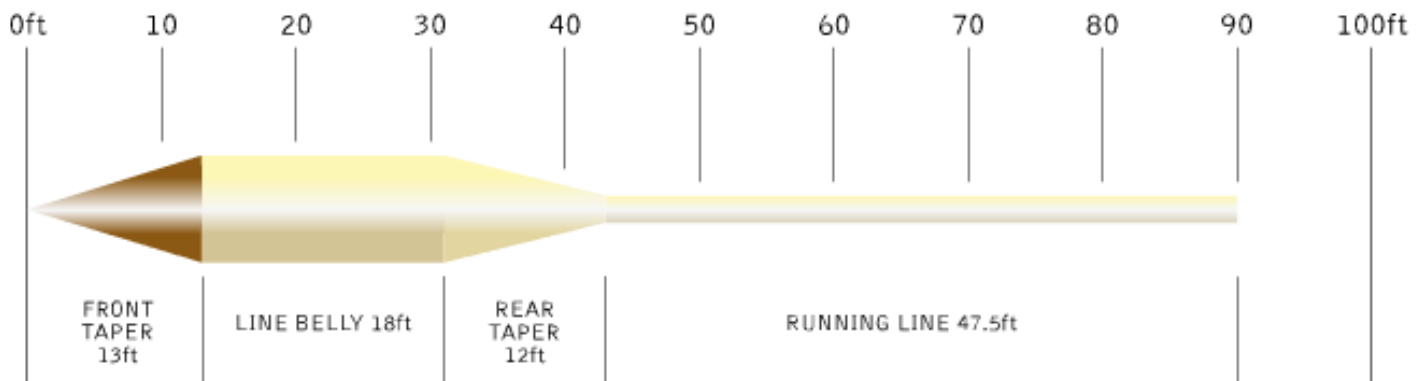

### Snowbee XS - Sink Tip

WEIGHT FORWARD PROFILE - LINE LENGTH 90ft / 30yds / 27.4m

Density	Colour	Sink Speed	Range
Intermediate Sink Tip	Ivory/Mustard	1.14-1.86 ips	WF5-WF9