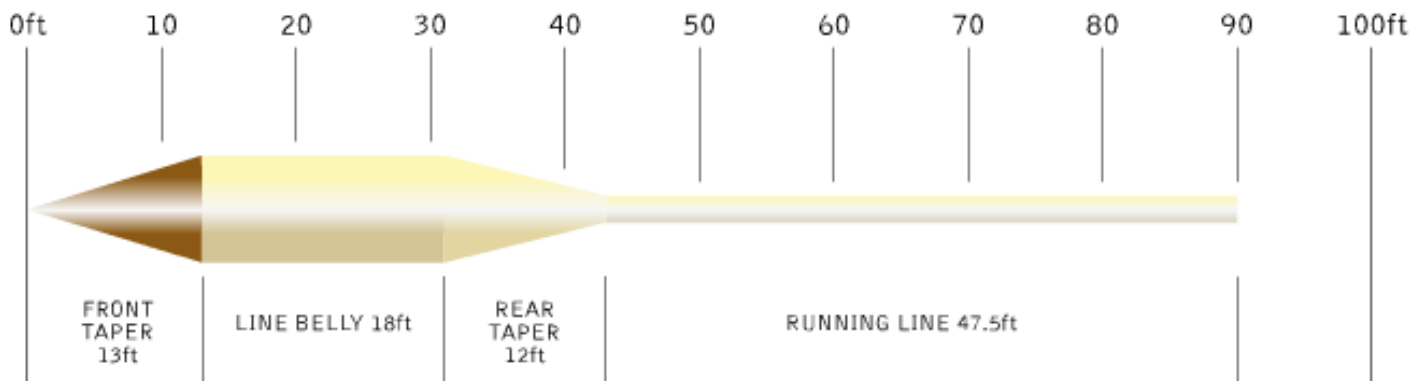

Snowbee XS - Sink Tip

WEIGHT FORWARD PROFILE - LINE LENGTH 90ft / 30yds / 27.4m

Density	Colour	Sink Speed	Range
Intermediate Sink Tip	Ivory/Mustard	1.14-1.86 ips	WF5-WF9