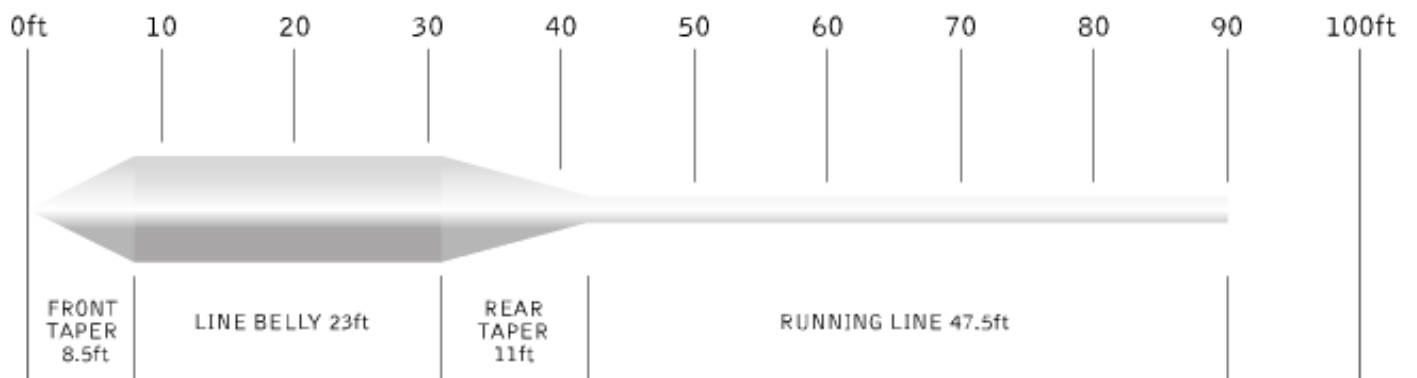

Snowbee XS Clear Intermediate

WEIGHT FORWARD PROFILE - LINE LENGTH 90ft / 30yds / 27.4m

Density Intermediate	Colour Clear	Sink Speed 1.50-2.50 ips	Range WF5-WF9
--------------------------------	------------------------	------------------------------------	-------------------------