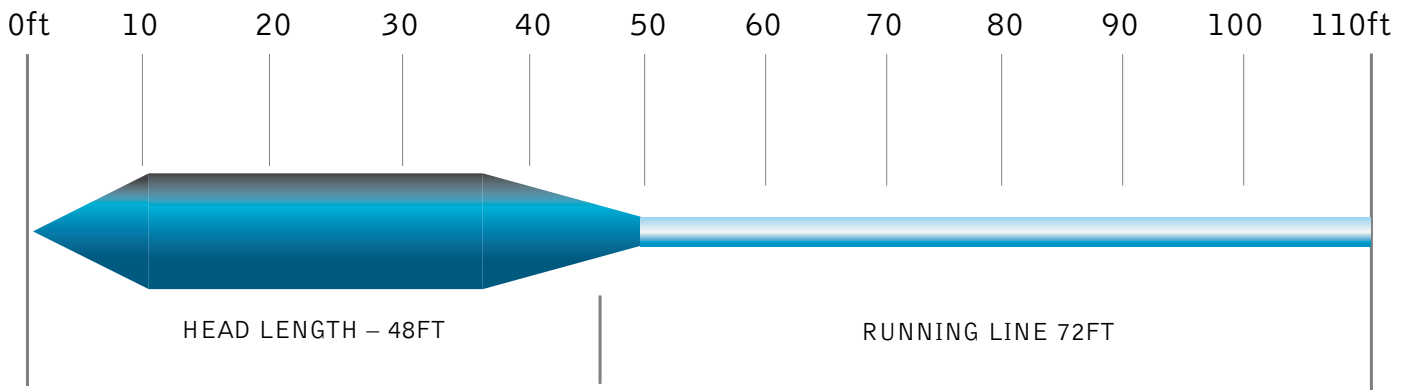

# NEW SNOWBEE XS -TROPICS SALTWATER – INTERMEDIATE

WEIGHT FORWARD PROFILE – LINE LENGTH 120FT/40YDS/36.6M

SWTI XS -Tropics Saltwater Intermediate WF7,8,9,10 & 12

(Tip 0-6" | Front taper 6"-6ft ft | Belly 36ft | Back taper 6ft | Running line 72ft )