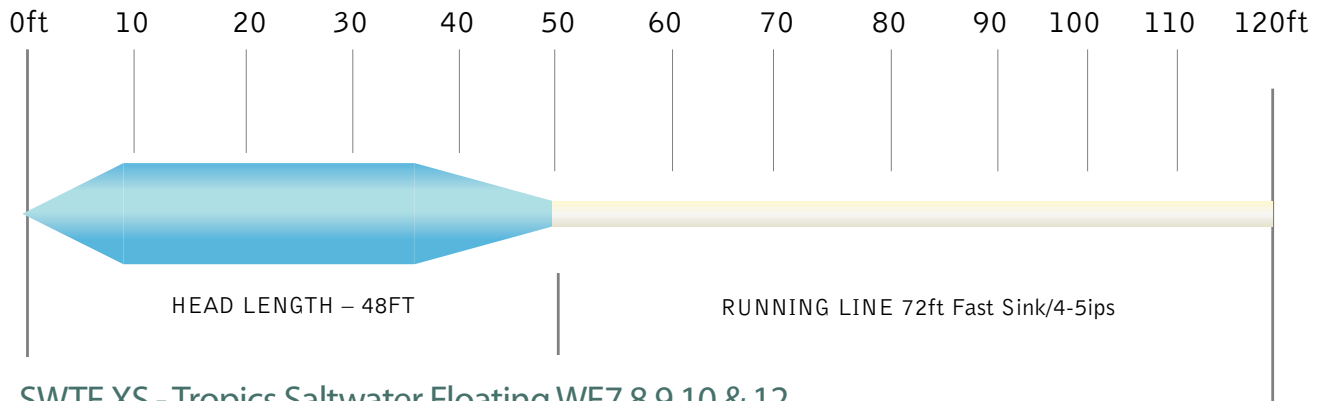

NEW SNOWBEE XS-TROPICS SALTWATER – FLOATING

WEIGHT FORWARD PROFILE – LINE LENGTH 120FT/40YDS/36.6M

SWTF XS - Tropics Saltwater Floating WF7,8,9,10 & 12

(Tip 0-6" | Front taper 6"-6ft ft | Belly 36ft | Back taper 6ft | Running line 72ft)