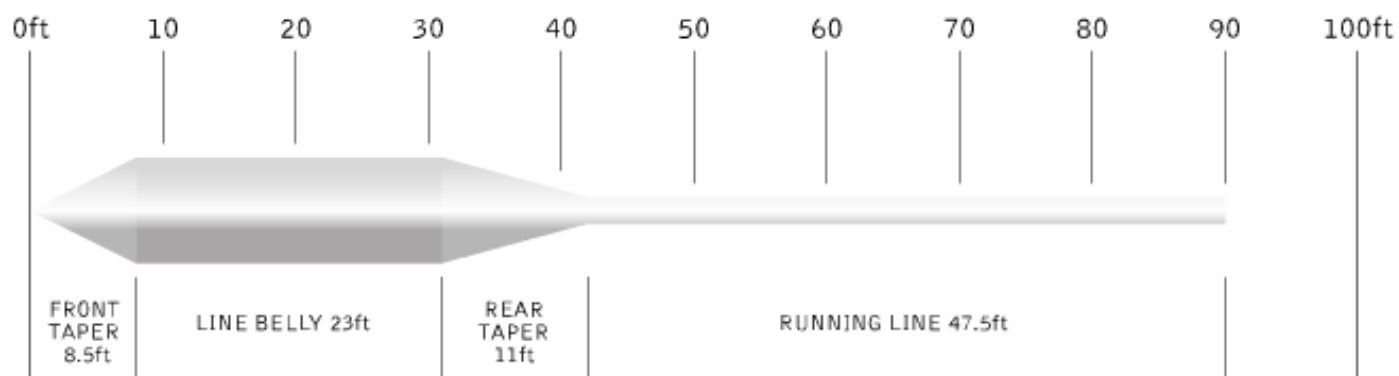

Snowbee XS Clear Intermediate

WEIGHT FORWARD PROFILE - LINE LENGTH 90ft / 30yds / 27.4m

| | | | |
|--------------------------------|------------------------|------------------------------------|-------------------------|
| Density Intermediate | Colour Clear | Sink Speed 1.50-2.50 ips | Range WF5-WF9 |
|--------------------------------|------------------------|------------------------------------|-------------------------|