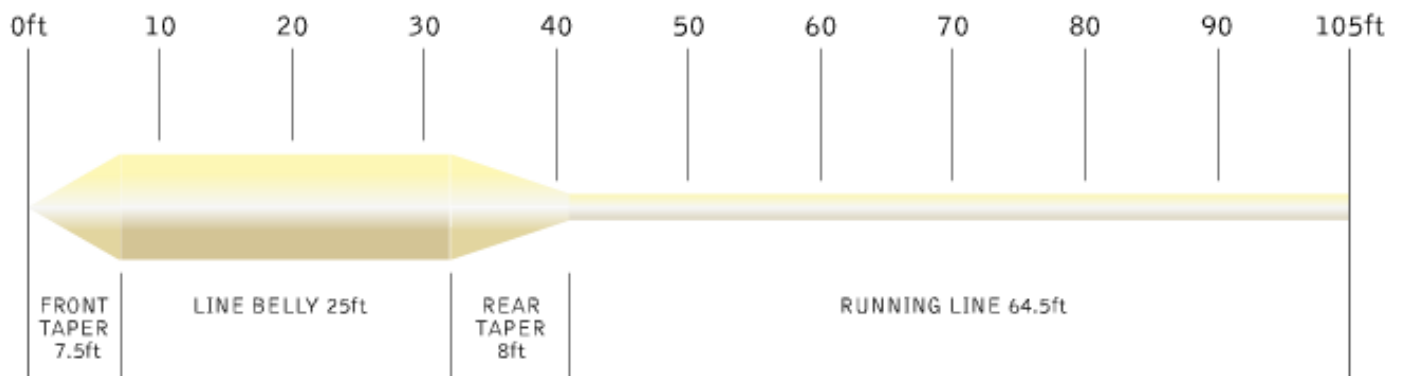

Snowbee XS Saltwater

WEIGHT FORWARD PROFILE - LINE LENGTH 105ft / 35yds / 32m

Density Saltwater	Colour Glacier White	Sink Speed Zero	Range WF8-WF12
-----------------------------	--------------------------------	---------------------------	--------------------------