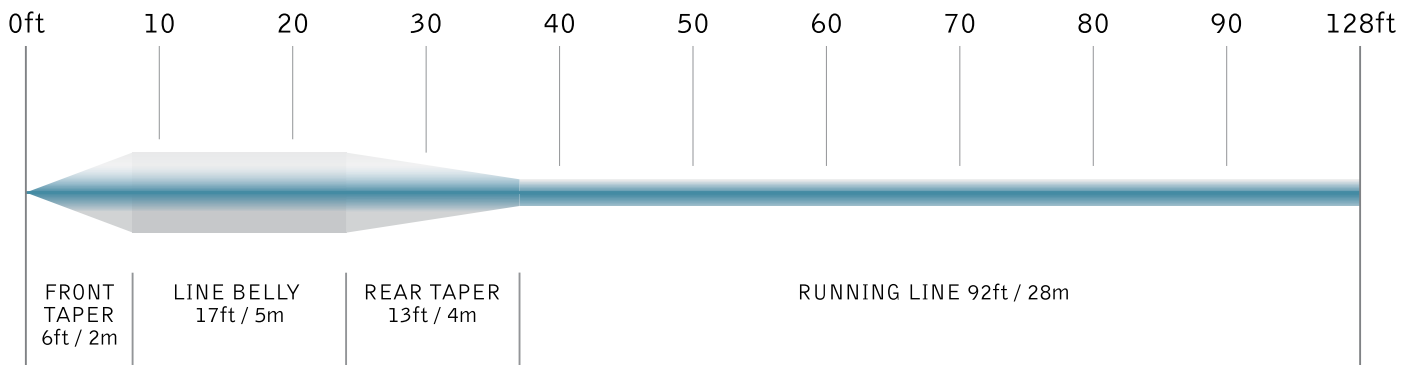

NEW Snowbee XS 'Spectre' - Tarpon

WEIGHT FORWARD PROFILE - LINE LENGTH 128ft / 42yds / 39m

STI - Spectre Tarpon 40g /9-10, 48g/11-12