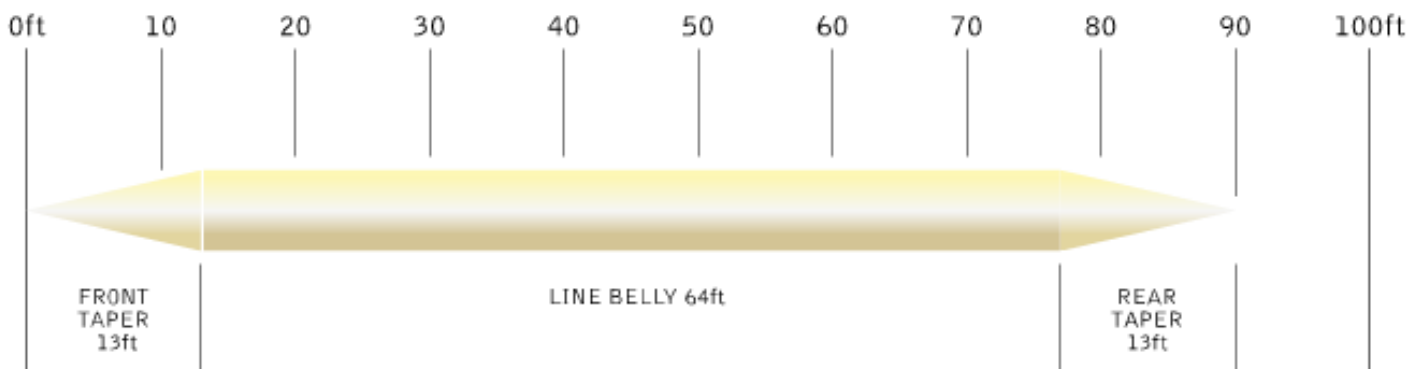

Snowbee XS Floating Double Taper
PROFILE - LINE LENGTH - 90ft / 30yds / 27.4m

| | | | |
|-----------------------------------------|------------------------|---------------------------|-------------------------|
| Density Double Taper Floating | Colour Ivory | Sink Speed Zero | Range DT3-DT9 |
|-----------------------------------------|------------------------|---------------------------|-------------------------|