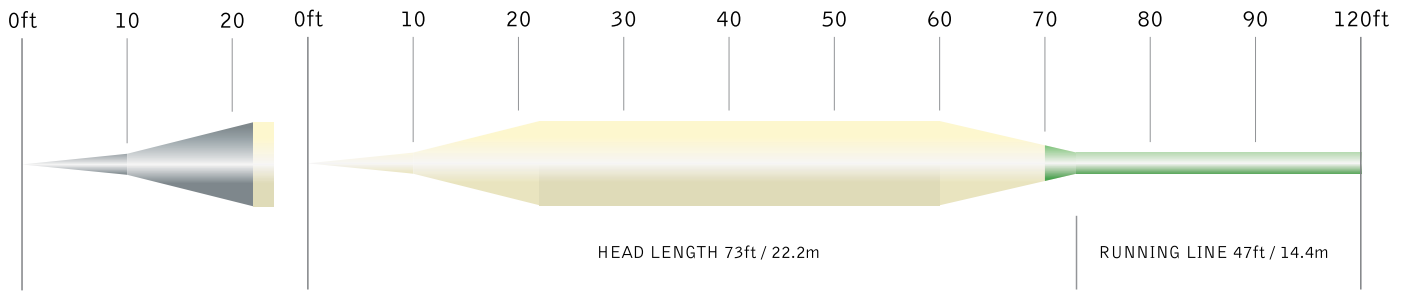

Snowbee 3D 'Spey' Lines (3D Floating as shown below)

'SPEY' PROFILE - LINE LENGTH 120ft / 40yds / 36.6m

3D
Sink Tip