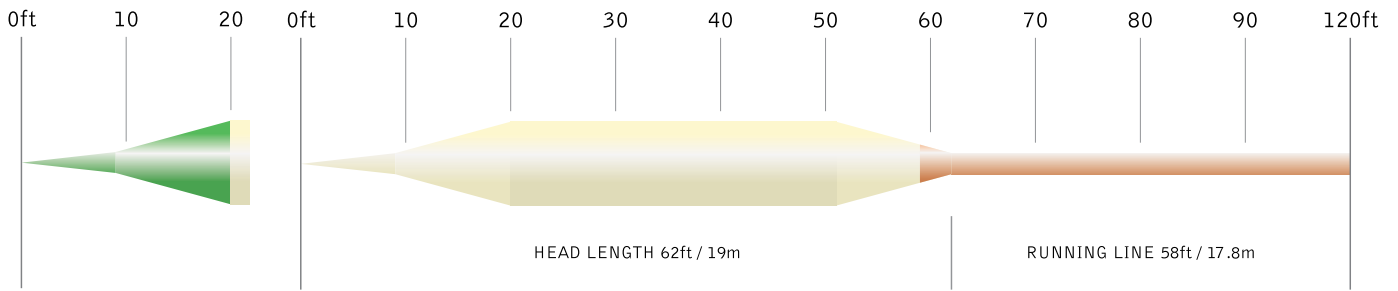

# Snowbee 3D 'Spey' Lines (2D Floating as shown below)

'SPEY' PROFILE - LINE LENGTH 120ft / 40yds / 36.6m

2D  
Sink Tip