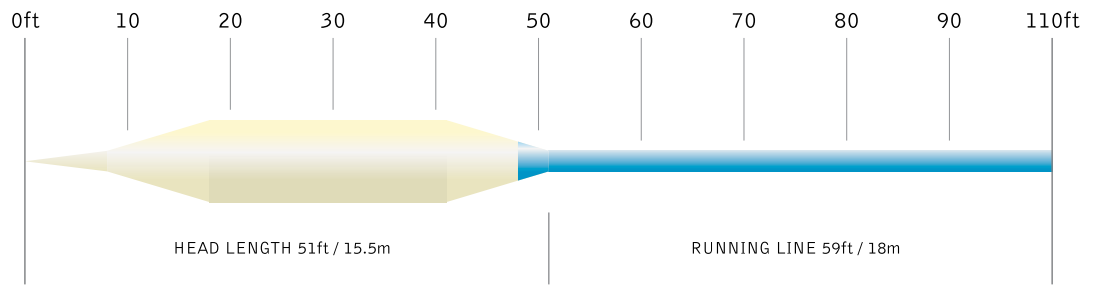

# Snowbee 3D 'Spey' Lines (1D Floating as shown below)

'SPEY' PROFILE - LINE LENGTH 110ft / 35yds / 33.5m

1D  
Sink Tip