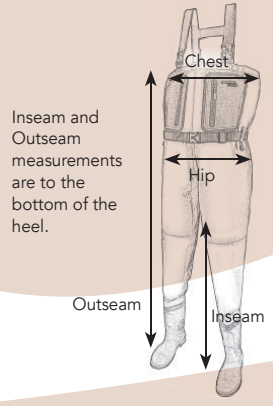

# Size Charts

Snowbee already offers the largest range of wader sizes in the UK, with shoe sizes from 5 to 15 covered. Included in the range are many models in Junior/Ladies sizes and Fuller Body (FB) sizes, which are approx 15% larger than standard models. Note: Order STOCKINGFOOT models by size S, M, L etc and BOOTFOOT models by boot size 6, 7, 8, 9 etc.